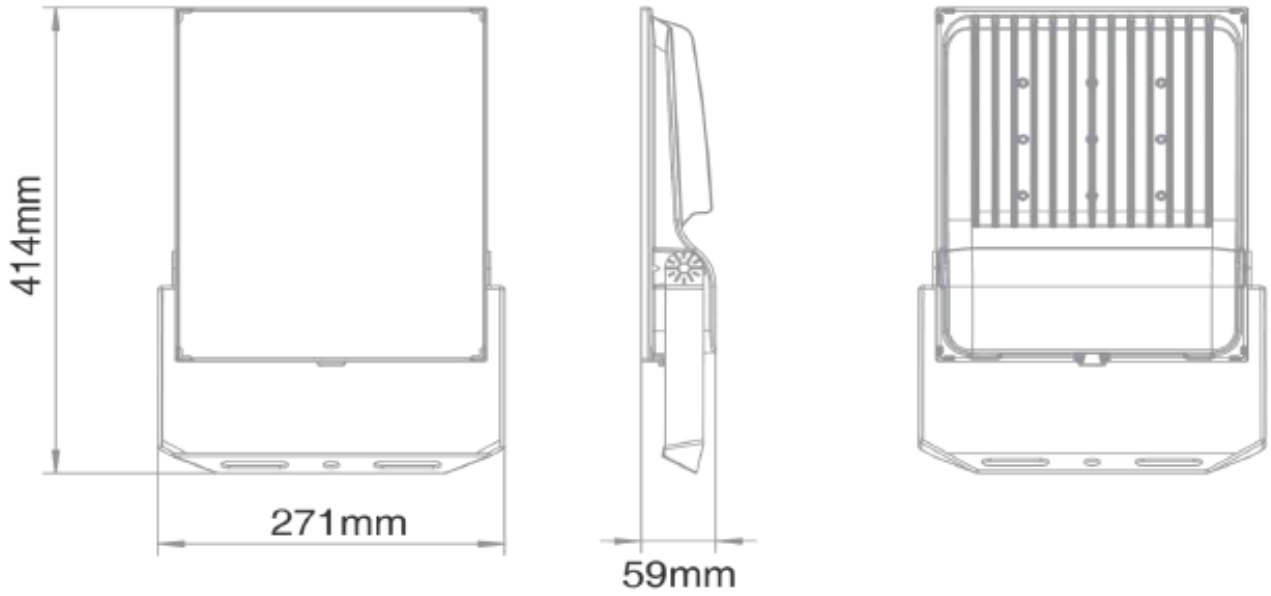

## PHOTOMETRIC DISTRIBUTION CURVE

80 WATT

125 WATT

165 WATT

200 WATT

300 WATT

80 watt

80W	Length	Width	Height	Weight
	322mm	214mm	49mm	2.35kg

125 watt

125W	Length	Width	Height	Weight
	357mm	252mm	54mm	3.18kg

165 watt

165W	Length	Width	Height	Weight
	414mm	271mm	59mm	3.74kg

200 watt

200W	Length	Width	Height	Weight
	462mm	303mm	63mm	4.56kg

300 watt

	Length	Width	Height	Weight
300W	577mm	378mm	65mm	6.3kg