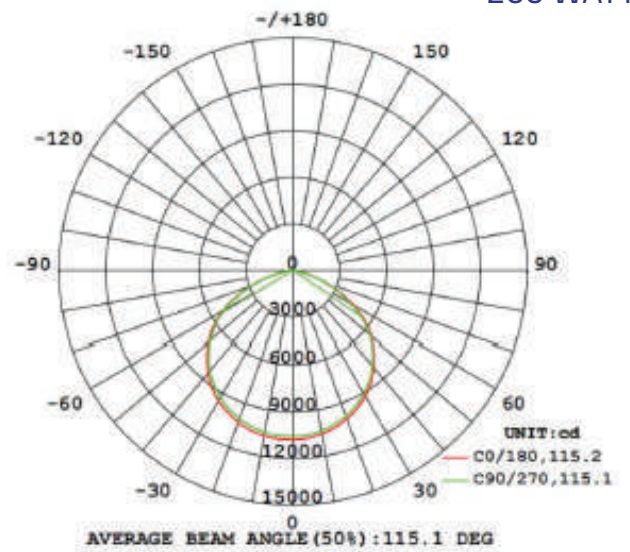

## PHOTOMETRIC DISTRIBUTION CURVE

80 WATT

125 WATT

165 WATT

200 WATT

300 WATT

80 watt

80W	Length	Width	Height	Weight
	322mm	214mm	49mm	2.35kg

125 watt

125W	Length	Width	Height	Weight
	357mm	252mm	54mm	3.18kg

165 watt

165W	Length	Width	Height	Weight
	414mm	271mm	59mm	3.74kg

200 watt

200W	Length	Width	Height	Weight
	462mm	303mm	63mm	4.56kg

300 watt