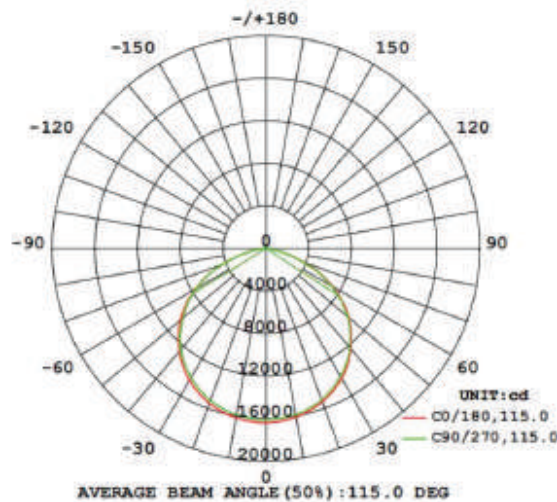

### OPTIMAL LIGHT LED PERFORMANCE FLOOD LIGHT

WATTAGE	80W	125W	165W	200W	300W
MODEL NO	OPT FLG80	OPT FLG125	OPT FLG165	OPT FLG200	OPT FLG300
Rated Input Voltage	100-277 VOLT AC				
Input Current	0.8A max 0.35A@230V	1.25A max 0.54A@230V	1.65A max 0.72A@230V	2.A max 0.87A@230V	3A max 1.3A@230V
Power Factor	>0.9				
Line Frequency	50/60 HZ				
Surge Protection	6KV/6KV				
Protection Class	CLASS 1				
Rated Lumens @3000k	10400 lm	16250 lm	21450 lm	26000 lm	39000 lm
Rated Lumens @4000k & 6500k	11200 lm	17500 lm	23100 lm	28000 lm	42000 lm
Beam Angle	120				
CCT (K)	3000K 4000K 6500K				
CRI	>80				
Lumen Efficiency	130+ LM/W @ 3000K 140+ LM /W @4000K AND 6500K				
Led	SMD				
Rated Life Time	100000 HRS @ L70 B50 30 C				
Operating Temp.	-30 -+50 C				
Storage Temp.	-30 - +70 C				
Project Area (M <sup>2</sup> )	0.061 0.083 0.102 0.124 0.145				
Material	DIE CAST ALUMINUM				
Front Glass	TEMEPERED CLEAR GLASS				
Heat Sink	DIE CAST ALUMINUM				
Housing Color	BLACK				
Ingress Protection	IP 66				
Shock Protection	IK08				
Driver	NON ISOLATED DRIVER				

## PHOTOMETRIC DISTRIBUTION CURVE

80 WATT

125 WATT

165 WATT

200 WATT

300 WATT

80 watt

80W	Length	Width	Height	Weight
	322mm	214mm	49mm	2.35kg

125 watt

125W	Length	Width	Height	Weight
	357mm	252mm	54mm	3.18kg

165 watt

165W	Length	Width	Height	Weight
	414mm	271mm	59mm	3.74kg

200 watt

200W	Length	Width	Height	Weight
	462mm	303mm	63mm	4.56kg

300 watt