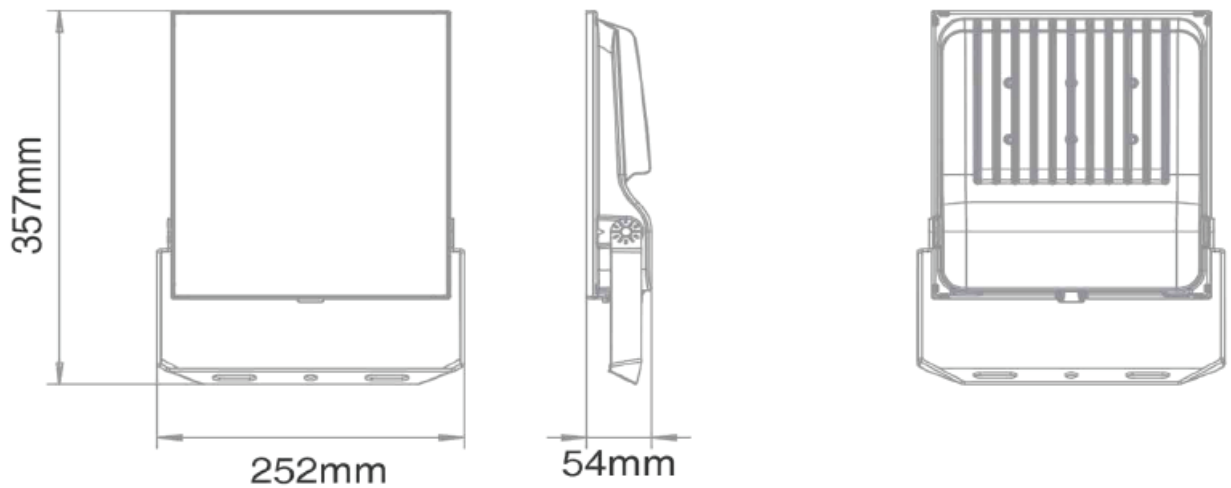

## PHOTOMETRIC DISTRIBUTION CURVE

80 WATT

125 WATT

165 WATT

200 WATT

300 WATT

80 watt

80W	Length	Width	Height	Weight
	322mm	214mm	49mm	2.35kg

125 watt

125W	Length	Width	Height	Weight
	357mm	252mm	54mm	3.18kg

165 watt

165W	Length	Width	Height	Weight
	414mm	271mm	59mm	3.74kg

200 watt

200W	Length	Width	Height	Weight
	462mm	303mm	63mm	4.56kg

300 watt

	Length	Width	Height	Weight
300W	577mm	378mm	65mm	6.3kg