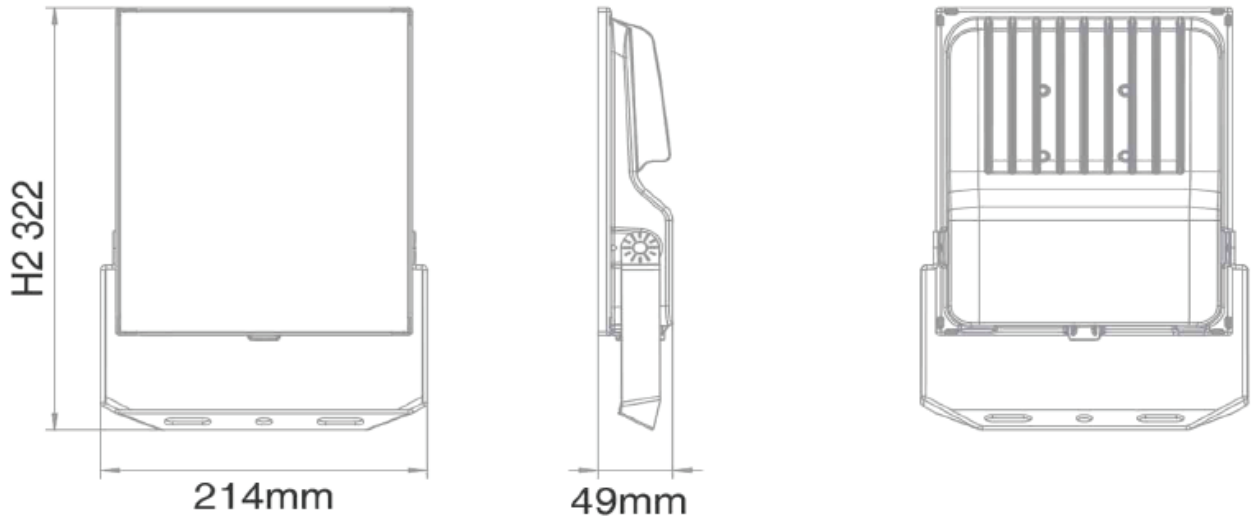

## PHOTOMETRIC DISTRIBUTION CURVE

80 WATT

125 WATT

165 WATT

200 WATT

300 WATT

80 watt

80W	Length	Width	Height	Weight
	322mm	214mm	49mm	2.35kg

125 watt

125W	Length	Width	Height	Weight
	357mm	252mm	54mm	3.18kg

165 watt

165W	Length	Width	Height	Weight
	414mm	271mm	59mm	3.74kg

200 watt

200W	Length	Width	Height	Weight
	462mm	303mm	63mm	4.56kg

300 watt

	Length	Width	Height	Weight
300W	577mm	378mm	65mm	6.3kg