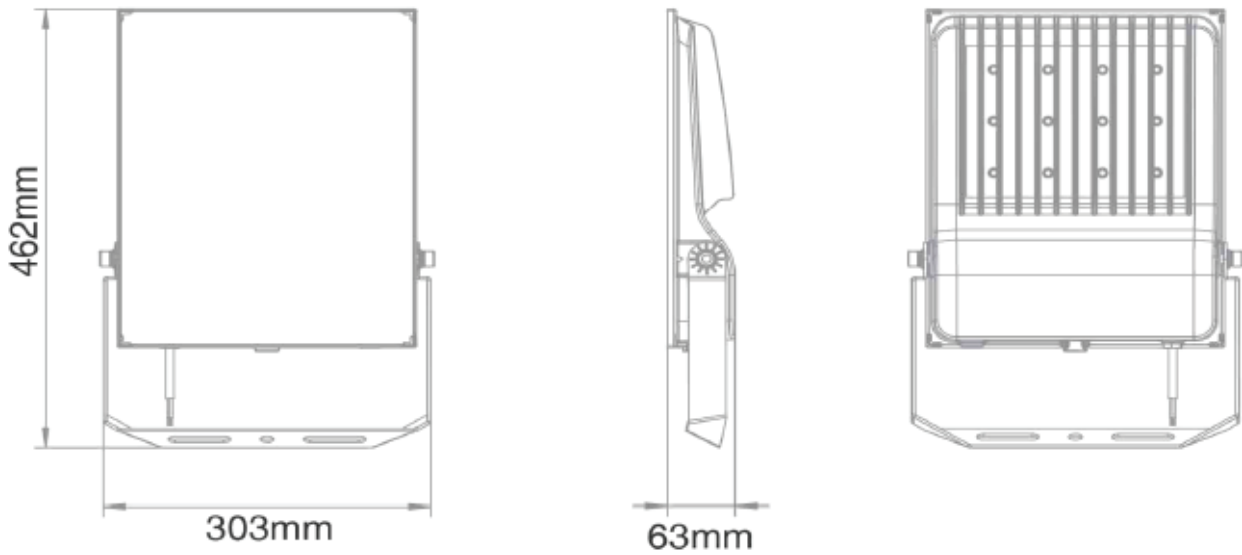

## PHOTOMETRIC DISTRIBUTION CURVE

80 WATT

125 WATT

165 WATT

200 WATT

300 WATT

80 watt

80W	Length	Width	Height	Weight
	322mm	214mm	49mm	2.35kg

125 watt

125W	Length	Width	Height	Weight
	357mm	252mm	54mm	3.18kg

165 watt

165W	Length	Width	Height	Weight
	414mm	271mm	59mm	3.74kg

200 watt

200W	Length	Width	Height	Weight
	462mm	303mm	63mm	4.56kg

300 watt

	Length	Width	Height	Weight
300W	577mm	378mm	65mm	6.3kg