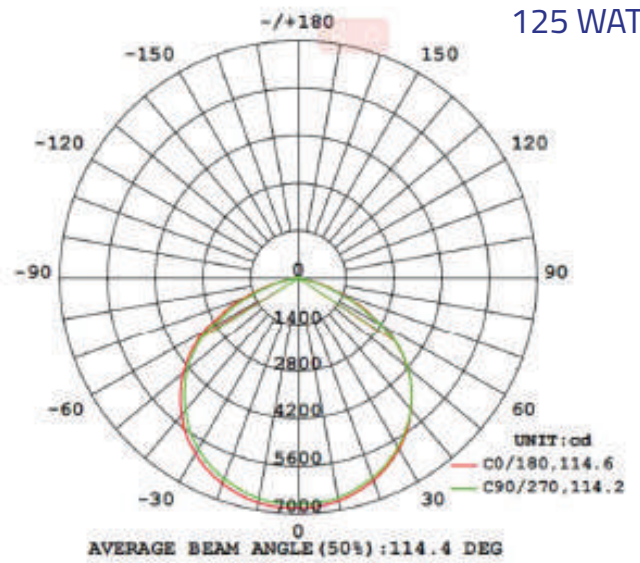

### OPTIMAL LIGHT LED PERFORMANCE FLOOD LIGHT

WATTAGE	80W	125W	165W	200W	300W
MODEL NO	OPT FLG80	OPT FLG125	OPT FLG165	OPT FLG200	OPT FLG300
Rated Input Voltage	100-277 VOLT AC				
Input Current	0.8A max 0.35A@230V	1.25A max 0.54A@230V	1.65A max 0.72A@230V	2.A max 0.87A@230V	3A max 1.3A@230V
Power Factor	>0.9				
Line Frequency	50/60 HZ				
Surge Protection	6KV/6KV				
Protection Class	CLASS 1				
Rated Lumens @3000k	10400 lm	16250 lm	21450 lm	26000 lm	39000 lm
Rated Lumens @4000k & 6500k	11200 lm	17500 lm	23100 lm	28000 lm	42000 lm
Beam Angle	120				
CCT (K)	3000K 4000K 6500K				
CRI	>80				
Lumen Efficiency	130+ LM/W @ 3000K 140+ LM /W @4000K AND 6500K				
Led	SMD				
Rated Life Time	100000 HRS @ L70 B50 30 C				
Operating Temp.	-30 -+50 C				
Storage Temp.	-30 - +70 C				
Project Area (M <sup>2</sup> )	0.061 0.083 0.102 0.124 0.145				
Material	DIE CAST ALUMINUM				
Front Glass	TEMEPERED CLEAR GLASS				
Heat Sink	DIE CAST ALUMINUM				
Housing Color	BLACK				
Ingress Protection	IP 66				
Shock Protection	IK08				
Driver	NON ISOLATED DRIVER				

## PHOTOMETRIC DISTRIBUTION CURVE

80 WATT

125 WATT

165 WATT

200 WATT

300 WATT

80 watt

80W	Length	Width	Height	Weight
	322mm	214mm	49mm	2.35kg

125 watt

125W	Length	Width	Height	Weight
	357mm	252mm	54mm	3.18kg

165 watt

165W	Length	Width	Height	Weight
	414mm	271mm	59mm	3.74kg

200 watt

200W	Length	Width	Height	Weight
	462mm	303mm	63mm	4.56kg

300 watt