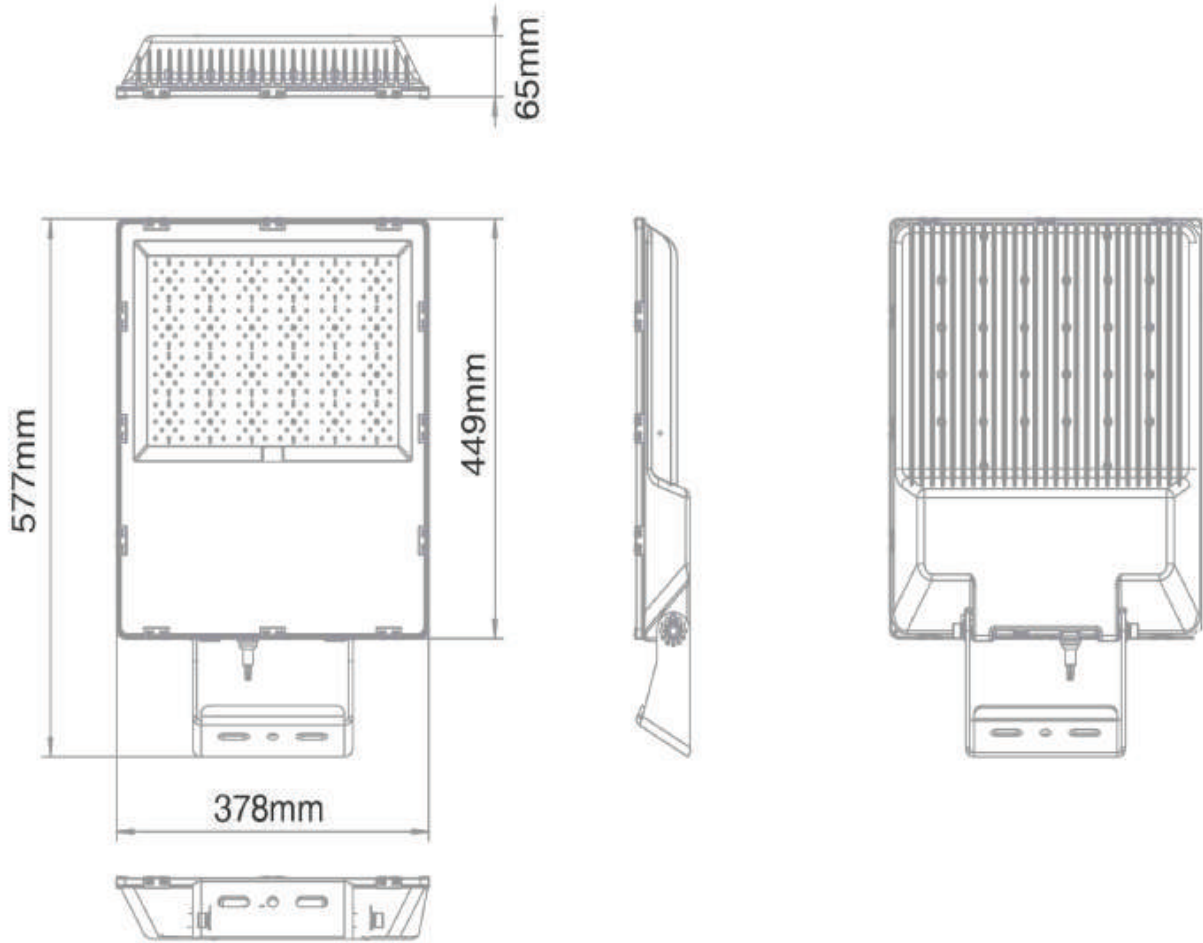

## PHOTOMETRIC DISTRIBUTION CURVE

80 WATT

125 WATT

165 WATT

200 WATT

300 WATT

80 watt

80W	Length	Width	Height	Weight
	322mm	214mm	49mm	2.35kg

125 watt

125W	Length	Width	Height	Weight
	357mm	252mm	54mm	3.18kg

165 watt

165W	Length	Width	Height	Weight
	414mm	271mm	59mm	3.74kg

200 watt

200W	Length	Width	Height	Weight
	462mm	303mm	63mm	4.56kg

300 watt

	Length	Width	Height	Weight
300W	577mm	378mm	65mm	6.3kg