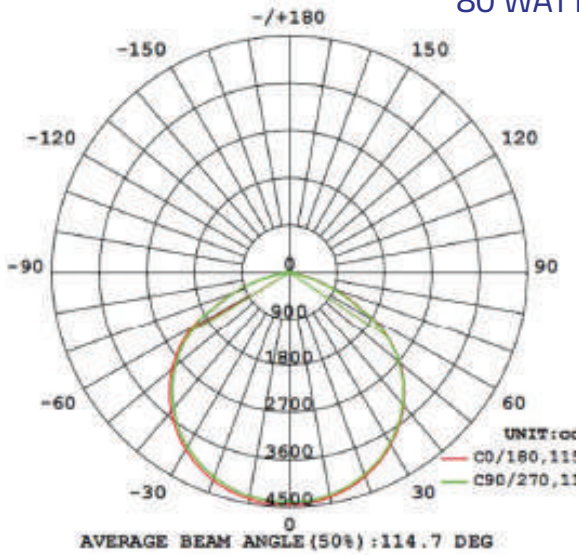

LED FLOOD LIGHT 80-300 W

MODEL # OPT -FLG

LED PERFORMANCE FLOOD LIGHT

140 Lm Watt    100-277 Volt    100000 Hrs.    IP 66

Watt	85 125 165 200 W
Lumen	140 LUMEN/W
Surge	6KV
Voltage	100-277 VOLT AC
Life Hours	100,000
Material	Die cast Aluminum
Color Temperature	3000K 4000K 6500K
IP Rating	66

100000 hours long life time.

Total Harmonic Distortion: <15%

Color Temperature: 3000K 4000K 5000K 6500K.

Big PCB for better heat dissipation

CREE LED Chips

RA>80

# LED FLOOD LIGHT 80-300 W

## PHOTOMETRIC DISTRIBUTION CURVE

80 WATT

125 WATT

165 WATT

200 WATT

300 WATT

80 watt

80W	Length	Width	Height	Weight
	322mm	214mm	49mm	2.35kg