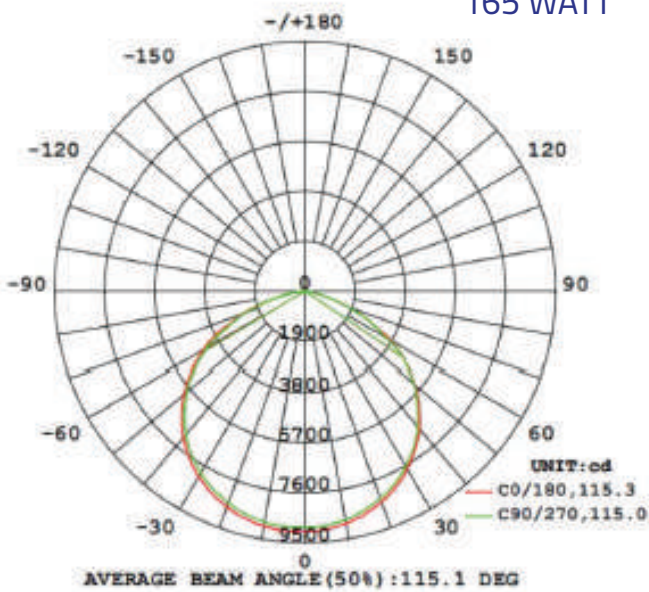

### OPTIMAL LIGHT LED PERFORMANCE FLOOD LIGHT

WATTAGE	80W	125W	165W	200W	300W
MODEL NO	OPT FLG80	OPT FLG125	OPT FLG165	OPT FLG200	OPT FLG300
Rated Input Voltage	100-277 VOLT AC				
Input Current	0.8A max 0.35A@230V	1.25A max 0.54A@230V	1.65A max 0.72A@230V	2.A max 0.87A@230V	3A max 1.3A@230V
Power Factor	>0.9				
Line Frequency	50/60 HZ				
Surge Protection	6KV/6KV				
Protection Class	CLASS 1				
Rated Lumens @3000k	10400 lm	16250 lm	21450 lm	26000 lm	39000 lm
Rated Lumens @4000k & 6500k	11200 lm	17500 lm	23100 lm	28000 lm	42000 lm
Beam Angle	120				
CCT (K)	3000K 4000K 6500K				
CRI	>80				
Lumen Efficiency	130+ LM/W @ 3000K 140+ LM /W @4000K AND 6500K				
Led	SMD				
Rated Life Time	100000 HRS @ L70 B50 30 C				
Operating Temp.	-30 -+50 C				
Storage Temp.	-30 - +70 C				
Project Area (M <sup>2</sup> )	0.061 0.083 0.102 0.124 0.145				
Material	DIE CAST ALUMINUM				
Front Glass	TEMEPERED CLEAR GLASS				
Heat Sink	DIE CAST ALUMINUM				
Housing Color	BLACK				
Ingress Protection	IP 66				
Shock Protection	IK08				
Driver	NON ISOLATED DRIVER				

## PHOTOMETRIC DISTRIBUTION CURVE

80 WATT

125 WATT

165 WATT

200 WATT

300 WATT

80 watt

80W	Length	Width	Height	Weight
	322mm	214mm	49mm	2.35kg

125 watt

125W	Length	Width	Height	Weight
	357mm	252mm	54mm	3.18kg

165 watt

165W	Length	Width	Height	Weight
	414mm	271mm	59mm	3.74kg

200 watt

200W	Length	Width	Height	Weight
	462mm	303mm	63mm	4.56kg

300 watt

	Length	Width	Height	Weight
300W	577mm	378mm	65mm	6.3kg